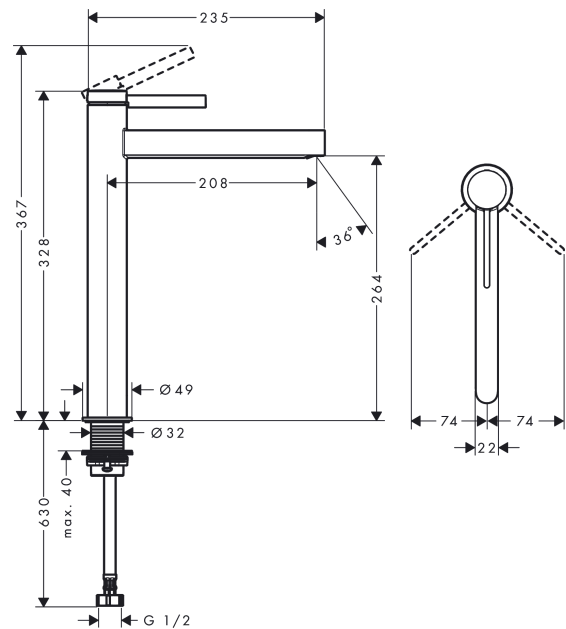

### Description

**product features**

- ComfortZone 260
- projection: 208 mm
- spout height: 264 mm
- spray type: laminar spray
- ceramic cartridge
- temperature limitation adjustable
- suitable for continuous flow water heaters
- connection type: G 1/2 connections
- connection dimension: DN15

### Product image

### Scale drawing